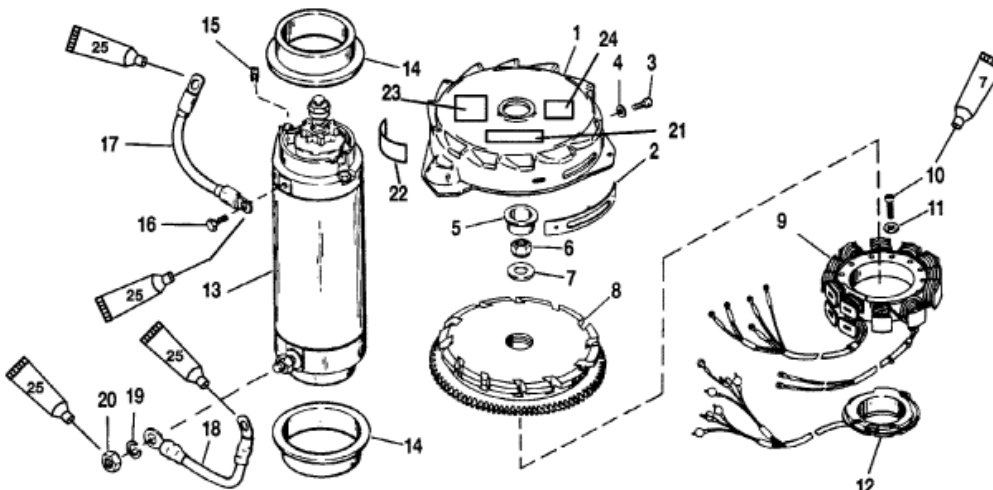

Parts List

Ref	Class	Part	Description	Qty	Comment	Footnote
1		18896A	FLYWHEEL COVER ASSEMBLY	1		
2		79022	MARKER	1		
3	10	37572	SCREW (3/16-32 X 3/8)	2		
4	12	72761	WASHER	2		
5	19	45907	PLUG	1		
6	11	52901	NUT	1		
7	12	68229	WASHER	1		
8	271	817632A	FLYWHEEL	1		
9	398	9610A	STATOR	1		
10	10	90045	SCREW (10-32 X 1-3/8)	4		
11	13	26396	WASHER	4		
12		96455A	TRIGGER PLATE ASSEMBLY	1		
13	50	79472	STARTER MOTOR	1		
14		56703	COLLAR	2		
15		68042	RUBBER STOP	2		
16	10	69035	SCREW (1/4-20 X 5/8)	1		
17	84	93388A	WIRE ASSEMBLY (BLACK)	1		
18	84	93388A	WIRE ASSEMBLY (BLACK)	1		
19	13	26992	LOCKWASHER	1		
20	11	94330	NUT	1		
21		NSS	DECAL-TIMING	1		6
22		NSS	DECAL-IN GEAR IDLE	1		6
23	37	827282	DECAL-HIGH VOLTAGE	1		
24	37	825064	DECAL-START IN GEAR	1		

 Loctite 271 (Obtain Locally)
 Liquid Neoprene (92-25711--2)